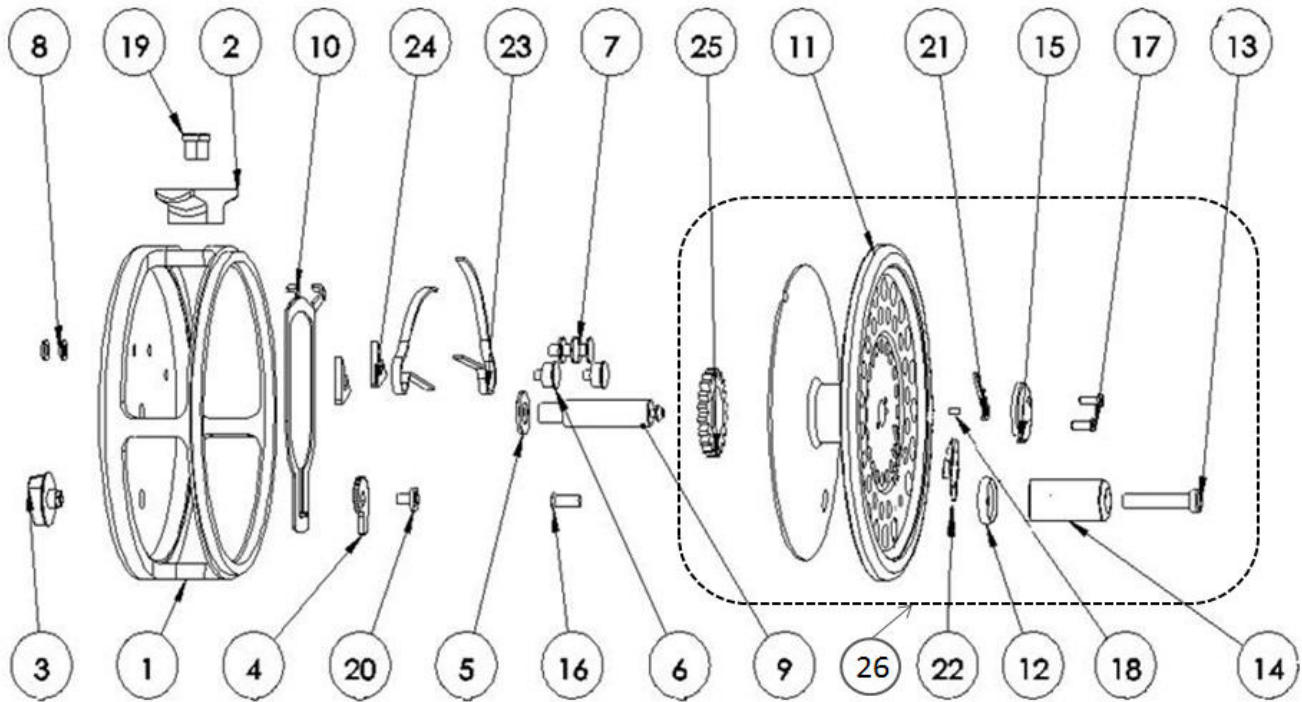

PARTS LIST FOR HARDY MARQUIS NO. 1, NO. 2 & NO. 3 (Korean versions)

#	DESCRIPTION	QTY	PART NO.			HARDY No.		
			NO 1	NO 2	NO 3	NO 1	NO 2	NO 3
1	Frame	1	1329214	1329230	1329233	HREM010SP11	HREM020SP111	HREM030SP111
2	Reel Foot	1		1329215			HREM010SP12	
3	Regulator Knob	1		1329219			HREM010SP16	
4	Regulator Cam	1		1329221			HREM010SP18	
5	Spindle Washer	1		1329218			HREM010SP15	
6	Spring Stud	2		1329225			HREM010SP22	
7	Tongue Stud	2		1329223			HREM010SP20	
8	Tongue Stud Washer	2		1329224			HREM010SP21	
9	Spindle	1	1329217	1329231	1329234	HREM010SP141	HREM020SP141	HREM030SP141
10	Regulator Plate	1		1329220			HREM010SP17	
11	Drum	1	1329203	1329229	1329232	HREM010SP011	HREM020SP011	HREM030SP011
12	Handle Cup	1		1329205			HREM010SP03	
13	Handle Wire	1		1329206			HREM010SP04	
14	Handle Knob	1		1329204			HREM010SP02	
15	Latch Cover	1		1329208			HREM010SP06	
16	Handle Screw	1		1329236			HREUN005SP10	
17	Latch Screw	2		1329212			HREM010SP10	
18	Latch Stud	1		1329211			HREM010SP09	
19	Reel Foot Screw	2		1329216			HREM010SP13	
20	Self Tapping Screw	1		1329222			HREM010SP19	
21	Latch Bar	1		1329209			HREM010SP07	
22	Latch Spring	1		1329210			HREM010SP08	
23	Check Spring	2	1332716	1332727	1332727	0393	0406	0406
24	Tongue	2		1333870			0362	
25	Check Wheel	1		1333905			0592	
26	Spare Spool	1	1327959	1327960	1327961	NA	NA	NA

Reel Part Numbers: MARQUIS NO 1 - 1327638 ; MARQUIS NO 2 - 1327639 ; MARQUIS NO 3 - 1327640

18 00

Drawn: 8-April-2015

Drawing Version: 34-13206-00